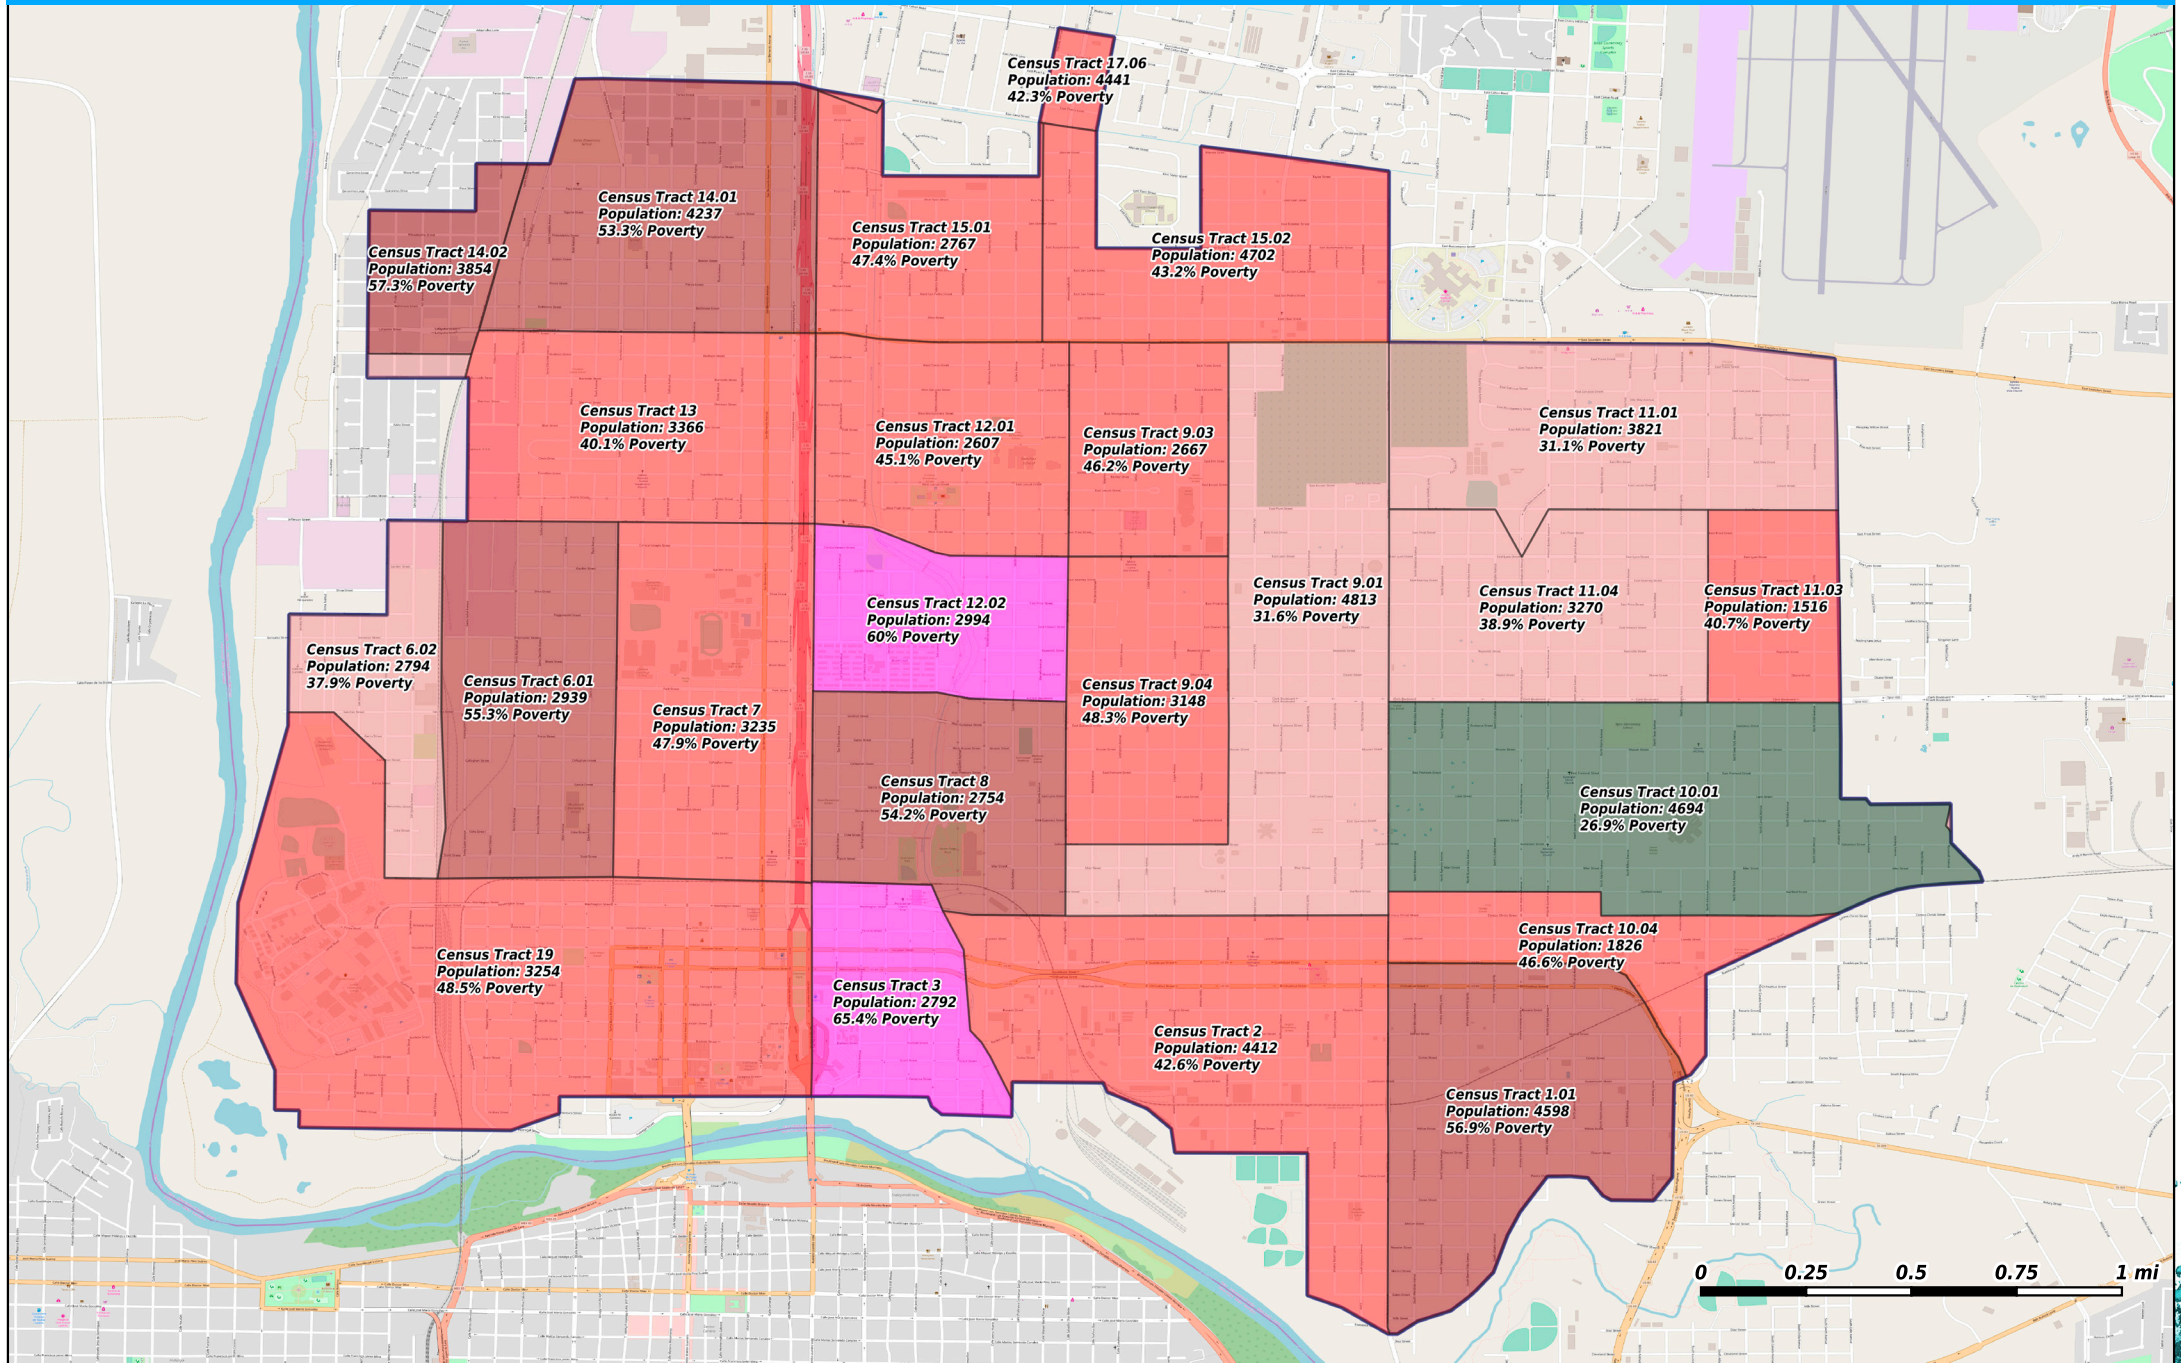

POVERTY IN LAREDO'S INNER CITY, BY CENSUS TRACT

LAREDO HOUSING AUTHORITY
 Serving. Collaborating. Empowering.

**INNER CITY
 REVIVAL**