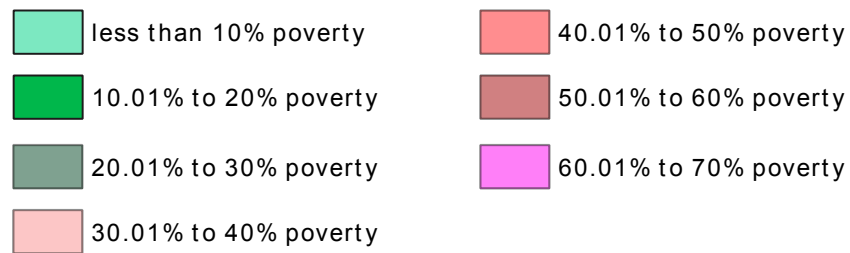

POVERTY IN LAREDO'S INNER CITY, BY CENSUS TRACT

LAREDO HOUSING AUTHORITY
 Serving. Collaborating. Empowering.

**INNER CITY
 REVIVAL**